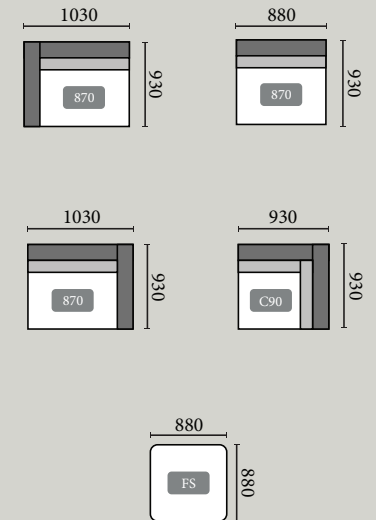

SKAGEN

Back cushion:
Spaghetti foam

Seat cushion:
Regular foam

Wooden